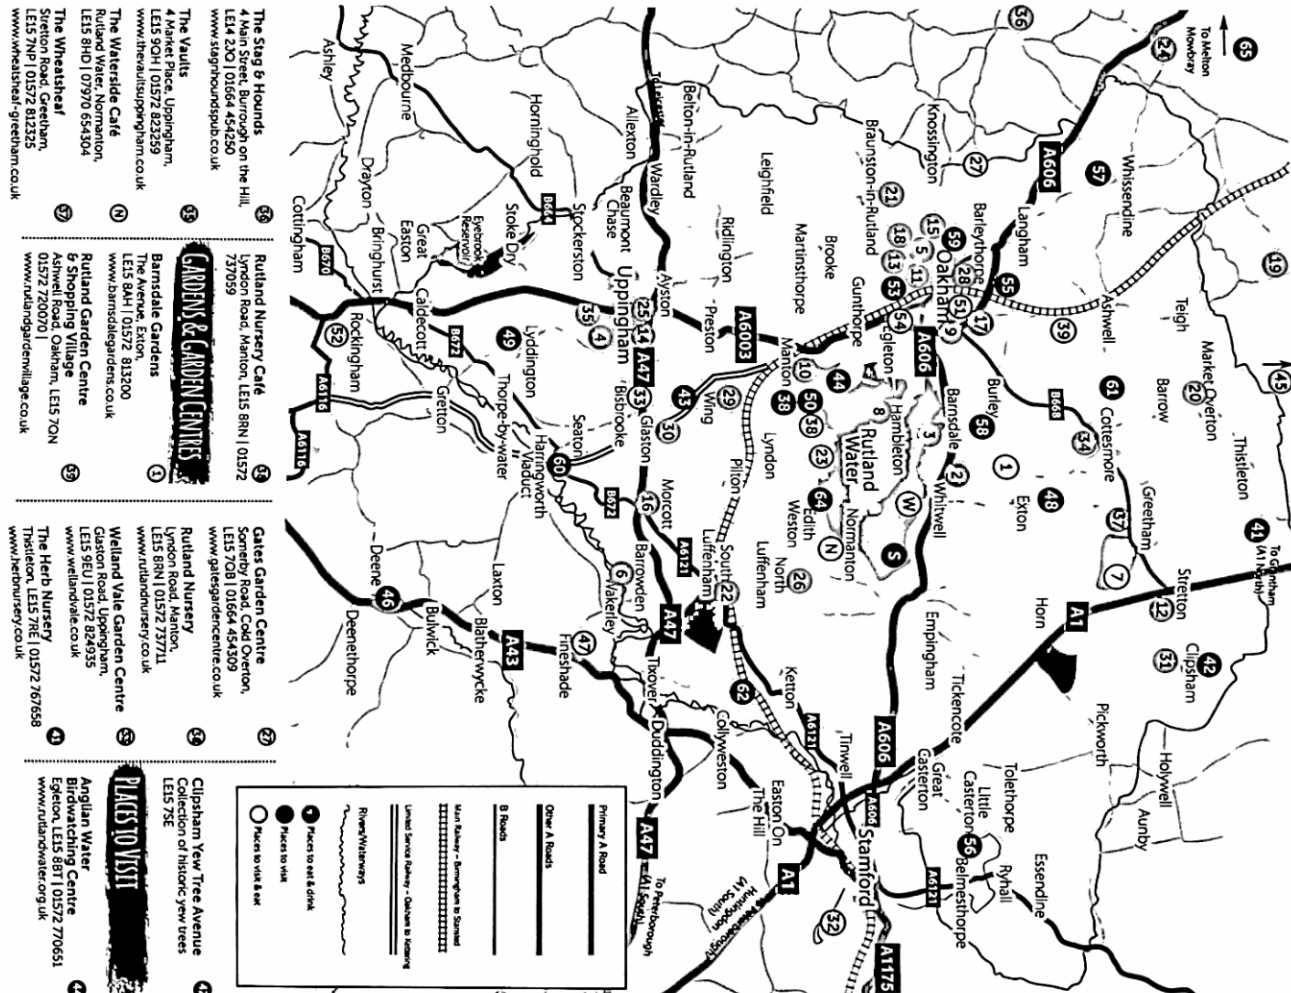

- 1 Barnsdale Gardens Tearoom
  The Avenue, Eton, LE15 8AH
  01572 813200
  www.barnsdalegardens.co.uk
- 2 Barnsdale Lodge
  The Avenue, Eton, LE15 8AH
  01572 72618
  www.barnsdale.co.uk
- 3 Blossoms Restaurant at Rutland Hall
  Barnsdale, LE15 8AH | 01572 757901
  www.rutlandhall.co.uk
- 4 Don Paddy's
  8 Market Place, Uppingham
  LE15 9QH | 01572 822255
  www.donpaddys.co.uk
- 5 Everest Lounge Nepalese & Indian Cuisine
  Church Street, Oakham, LE15 6AA
  01572 72033 | www.everestloungeoakham.co.uk
- 6 Exeter Arms
  Main Street, Barrowden, LE15 8EO
  01572 747365
  www.exeterarmsbarrowden.co.uk
- 7 Greatham Valley
  Wood Lane, Greatham, LE15 75W
  01780 460444
  www.greathamvalley.co.uk
- 8 Hambleton Hall
  Hambleton, LE15 8TH
  01572 750120 | www.hambletonhall.com
- 9 Harbour Café
  Whitwell Creek, LE15 8BL
  www.hitchensham.co.uk
- 10 Hitchens's Barn
  St Marys Road, Nanton, LE15 8SU | 01572 73733
  www.norfolkcockpoo.rutland.co.uk
- 11 Hunters Bar & Kitchen
  4 Camrose Street, Oakham, LE15 6HW | 01572 722844
  www.whitelambret.co.uk
- 12 Jackson Steps
  Streeton, LE15 7HA | 01780 410237
  www.jacksonsteps.com
- 13 Lake Isle
  16 High Street East, Uppingham, LE15 8PZ | 01572 822951
  www.lakeisle.co.uk
- 14 Olfert Fine Foods
  44 High Street, Oakham, LE15 6AL
  www.olfertfinefoods.co.uk
- 15 Ovation Wine & Spirit Bar
  Knights Yard, Oakham, LE15 6AQ
  07535 947574
- 16 Rutland Point
  Gaston Road, Morcott, LE15 9DL
  01572 748731
  www.rutlandpoint.co.uk
- 17 Sarspech Indian Restaurant
  Bulvers Corner, Oakham, LE15 6DU
  01572 842888 | www.sarspech.co.uk
- 18 Stray's Coffee
  2 High Street, Oakham, LE15 6AL
  01572 722507 | www.strayscoffee.co.uk
- 19 The Berkeley Arms
  Wyntonham, LE14 2AG | 01572 787587 | www.berkeley-arms.co.uk
- 20 The Black Bull
  27 High Road, Market Overton, LE15 7PW | 01572 781877
  www.theblackbullmarketoverton.co.uk
- 21 The Blue Ball
  6 Cedar Street, Barrowden, LE15 8QS | 01572 722134
  www.theblueballbarrowden.co.uk
- 22 The Boot Inn
  South Luffeham, LE15 8XK
  01572 720177
  www.thebootinnrutland.co.uk
- 23 The Courtyard Café
  Rutland Water Golf Course, Manton Road, Rutland Water South Shore, LE15 8HJ | 01572 737325
  www.rutlandwatergolfcourse.co.uk
- 24 The Dairy Barn Café
  15 Woodhouse Road, LE15 2XJ | 01664 774050 | www.tenneys.co.uk
- 25 The Falcon
  Uppingham Market Place, LE15 9QH | 01572 727525
  www.falcon-hotel.co.uk
- 26 The Fox
  Pitfield Lane, North Luffeham, LE15 8LE | 01780 720991
  www.thefoxrutland.co.uk
- 27 The Garden Restaurant
  Gates Garden Centre, Somerby Road, Cold Overton, LE15 7QB
  01664 454309
  www.gatesgardencentre.co.uk
- 28 The Grainstone Brewery
  St Marys Road, Nanton, LE15 6ER | 01572 727066
  www.grainstonebrewery.com
- 29 The Kings Arms
  Top Street, Wing, LE15 8SE | 01572 737634
  www.thekingsarms-wing.co.uk
- 30 The Old Pleasant
  Gaston, LE15 9PH | 01572 822256
  www.oldpleasantuppingham.com
- 31 The Olive Branch
  Main Street, Clipham, LE15 7SH | 01270 410335
  www.theolivebranchpub.com
- 32 The Orangerie Restaurant
  The Garden Café at Burgley House, Barnack Road, Stamford, PE9 3YF
  01780 754321 | www.bourday.org.uk
- 33 The Orchard Garden Café
  Wynntonham, LE15 9JU | 01572 824935 | www.welldale.co.uk
- 34 The Sun Inn
  Cotesmore, LE15 7DH | 01572 812321
  www.thesuninn-cotesmore.co.uk

- 35 The Stag & Hounds
  4 Main Street, Burrough on the Hill, LE15 2CJ | 01664 454300
  www.stagandhoundspub.co.uk
- 36 The Vaults
  The Garden Café at Burgley House, Barnack Road, Stamford, PE9 3YF
  01780 754321 | www.bourday.org.uk
- 37 The Waterside Café
  Rutland Water, Nantom, LE15 8HD | 07970 654304
- 38 The Wheatleat
  Streeton Road, Greatham, LE15 8LJ | 01572 812325
  www.theleat@greatham.co.uk
- 39 Rutland Nursery Café
  Lyndon Road, Manton, LE15 8NN | 01572 737059
- 40 Rutland Nurseries
  4 Lyndon Road, Manton, LE15 8NN | 01572 737059
- 41 Rutland Nurseries
  Lyndon Road, Manton, LE15 8NN | 01572 737059
- 42 Rutland Nurseries
  Lyndon Road, Manton, LE15 8NN | 01572 737059
- 43 Rutland Nurseries
  Lyndon Road, Manton, LE15 8NN | 01572 737059
- 44 Rutland Nurseries
  Lyndon Road, Manton, LE15 8NN | 01572 737059
- 45 Rutland Nurseries
  Lyndon Road, Manton, LE15 8NN | 01572 737059
- 46 Rutland Nurseries
  Lyndon Road, Manton, LE15 8NN | 01572 737059
- 47 Rutland Nurseries
  Lyndon Road, Manton, LE15 8NN | 01572 737059
- 48 Rutland Nurseries
  Lyndon Road, Manton, LE15 8NN | 01572 737059
- 49 Rutland Nurseries
  Lyndon Road, Manton, LE15 8NN | 01572 737059
- 50 Rutland Nurseries
  Lyndon Road, Manton, LE15 8NN | 01572 737059
- 51 Rutland Nurseries
  Lyndon Road, Manton, LE15 8NN | 01572 737059
- 52 Rutland Nurseries
  Lyndon Road, Manton, LE15 8NN | 01572 737059
- 53 Rutland Nurseries
  Lyndon Road, Manton, LE15 8NN | 01572 737059
- 54 Rutland Nurseries
  Lyndon Road, Manton, LE15 8NN | 01572 737059
- 55 Rutland Nurseries
  Lyndon Road, Manton, LE15 8NN | 01572 737059
- 56 Rutland Nurseries
  Lyndon Road, Manton, LE15 8NN | 01572 737059
- 57 Rutland Nurseries
  Lyndon Road, Manton, LE15 8NN | 01572 737059
- 58 Rutland Nurseries
  Lyndon Road, Manton, LE15 8NN | 01572 737059
- 59 Rutland Nurseries
  Lyndon Road, Manton, LE15 8NN | 01572 737059